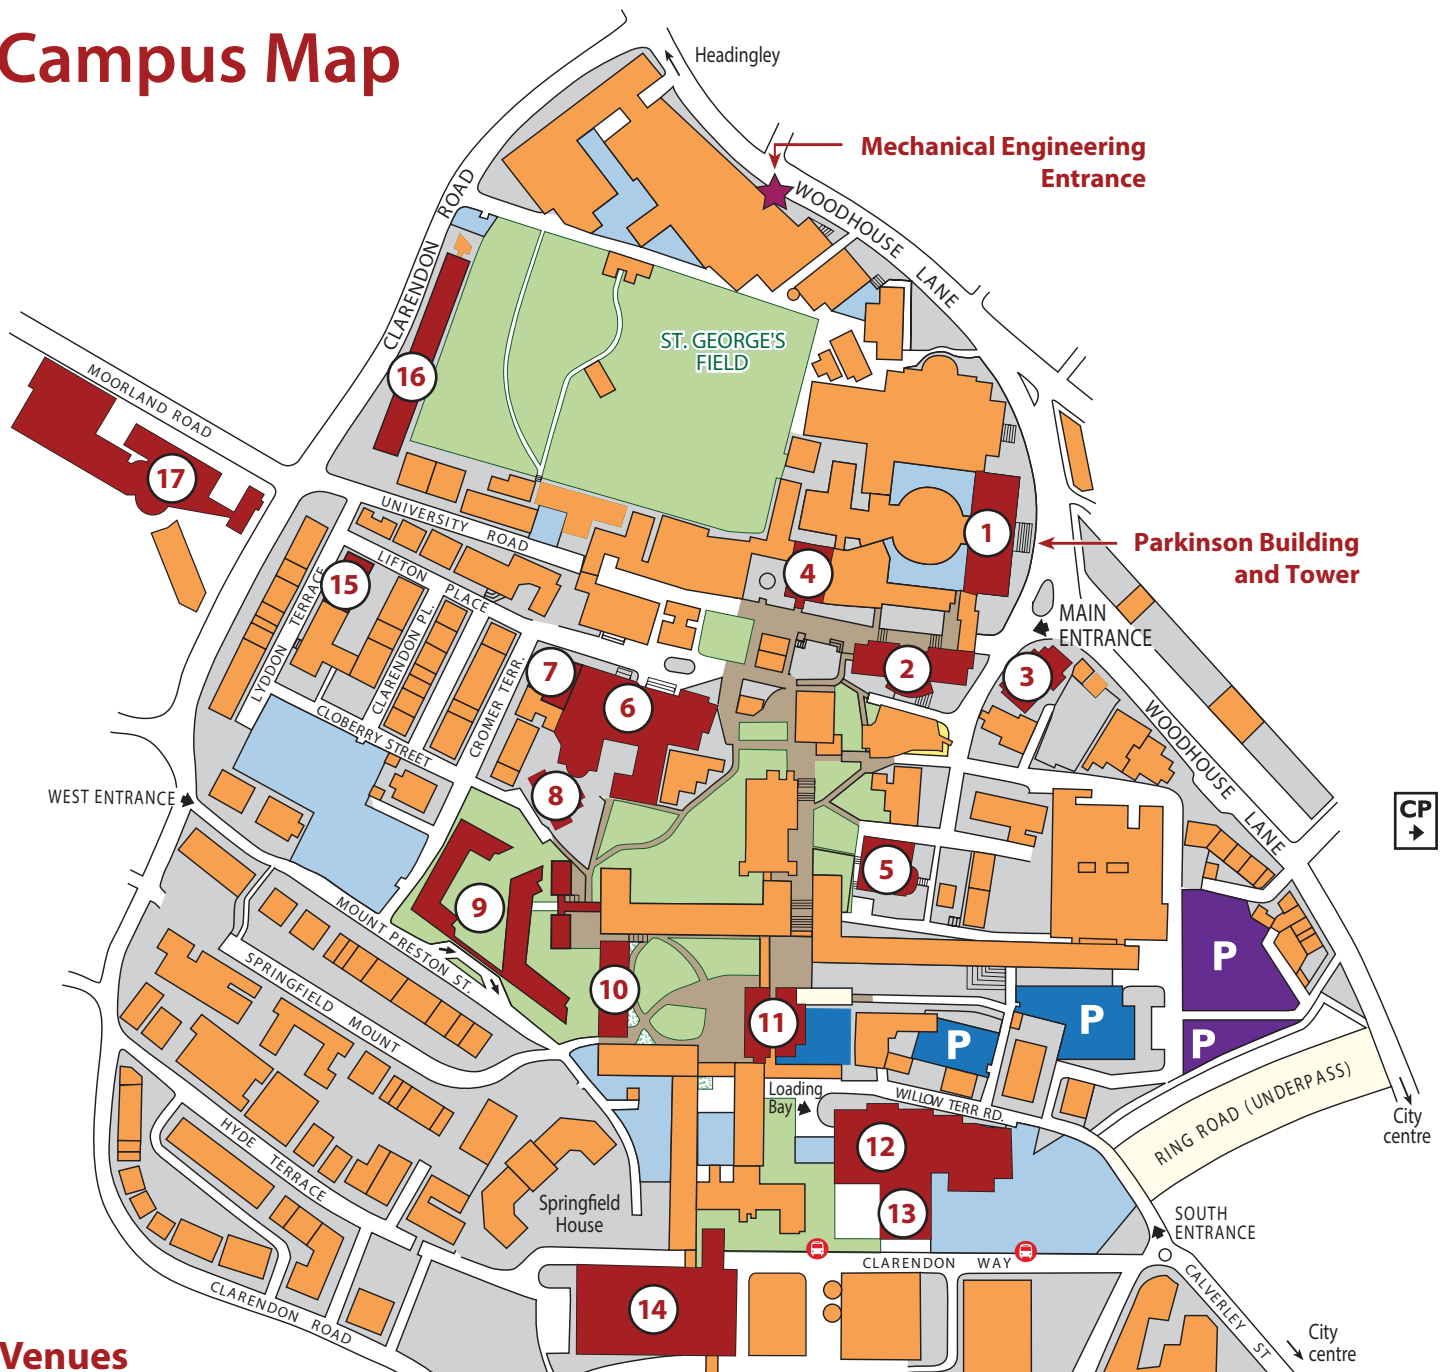

Campus Map

Venues

1. Parkinson Building
2. Michael Sadler Building
3. Emmanuel Centre
4. Great Hall
5. School of Music
6. Leeds University Union/Refectory
7. University House
8. Lyddon Hall
9. Charles Morris Hall
(incl. Storm Jameson Court, Dobree & Whetton)
10. Staff Centre
11. Roger Stevens Lecture Theatres
12. Sports Hall, Swimming Pool (The Edge) & Exhibition Centre
13. Conference Auditorium
14. Worsley Building
15. Eilerslie Hall
16. Henry Price Building
17. Leeds University Business School

Car Parks

- Recommended University visitors' car parks **P**
- Free on Saturday (limited access)
- University visitors' car parks (limited access) **P**
- Other university car parks **P**
- Public multi-storey car park **CP**

- Free City Bus Stop 
- Pedestrian Only Area 
- Lawns 